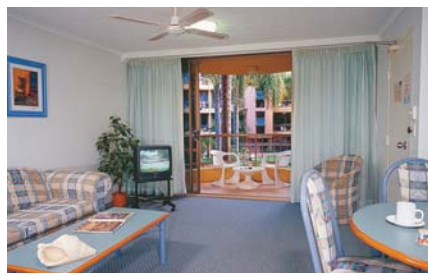

BreakFree®

ENDERLEY GARDENS