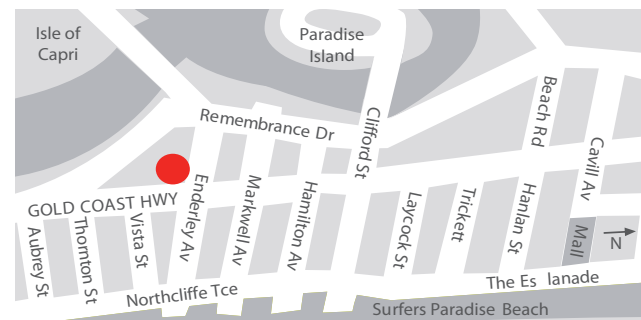

Floor plans

Floor plans are indicative only and may vary per apartment.

Floor plan shown is the Two Bedroom.