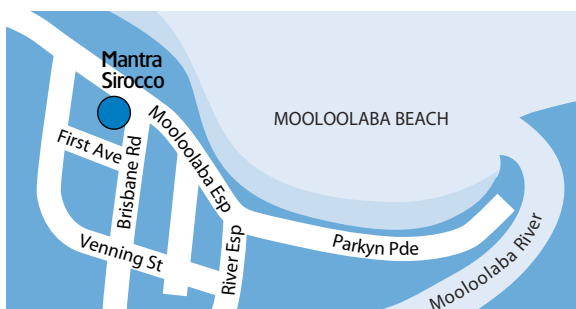

Mantra Sirocco
59-75 The Esplanade, Mooloolaba QLD 4557 Australia
t +61 7 5444 1400
e sirocco.res@mantra.com.au

Central Reservations
t 13 15 17 (international calls +61 7 5665 4450)
e info@mantra.com.au

Group Bookings and Enquiries
t 1800 217 044

Sales and Marketing Enquiries
e sales@mantragroup.com.au

f +61 7 5444 1499
w www.mantrasirocco.com.au

t +61 7 5665 4133 (wholesale and credit suppliers)
w www.mantra.com.au

e groups@mantragroup.com.au

e marketing@mantragroup.com.au